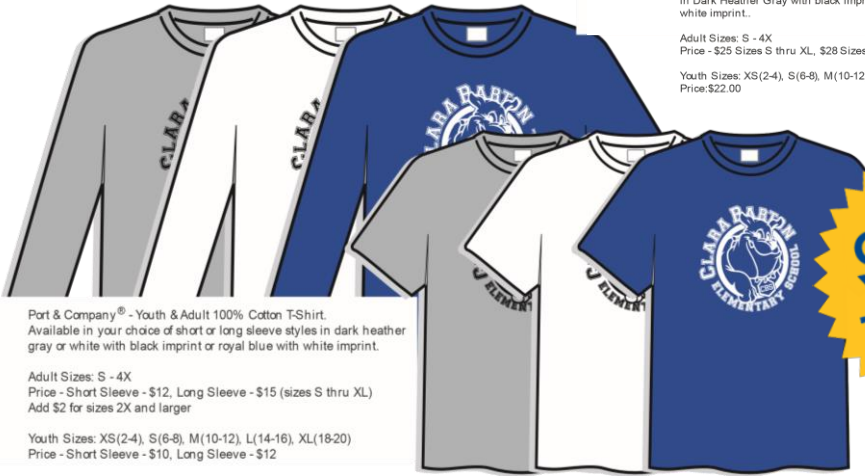

# CBS SPIRIT WEAR Order Form

Port & Company® - Youth or Adult Pullover Hooded Sweatshirt in Dark Heather Gray with black imprint or Royal Blue with white imprint.  
 Adult Sizes: S - 4X  
 Price - \$25 Sizes S thru XL, \$28 Sizes 2X and larger  
 Youth Sizes: XS(2-4), S(6-8), M(10-12), L(14-16), XL(18-20)  
 Price:\$22.00

YT200 Sport-Tek® - Youth Colorblock Raglan Jersey. White with royal blue sleeves & black imprint.  
 Youth Sizes Only:  
 XS (4), S(6-8), M(10-12), L(14-16), XL(18-20)  
 Price:\$12

Port & Company® - Youth & Adult 100% Cotton T-Shirt. Available in your choice of short or long sleeve styles in dark heather gray or white with black imprint or royal blue with white imprint.  
 Adult Sizes: S - 4X  
 Price - Short Sleeve - \$12, Long Sleeve - \$15 (sizes S thru XL)  
 Add \$2 for sizes 2X and larger  
 Youth Sizes: XS(2-4), S(6-8), M(10-12), L(14-16), XL(18-20)  
 Price - Short Sleeve - \$10, Long Sleeve - \$12

**ORDER YOURS TODAY!**

Port & Company® - Youth Essential Window Tie-Dye Tee. PC14 Choice of black or rainbow with black logo  
 Youth Sizes Only: XS(2-4), S(6-8), M(10-12), L(14-16), XL(18-20)  
 Price:\$15

Available colors:

		SIZE - Enter Quantity											
		YXS	YS	YM	YL	YXL	S	M	L	XL	2XL	PRICE	TOTAL
Short Sleeve Tee	White											YOUTH \$10.00	
	Blue											ADULT \$12.00	
	Grey											2XL-4XL \$14.00	
Long Sleeve Tee	White											YOUTH \$12.00	
	Blue											ADULT \$15.00	
	Grey											2XL-4XL \$17.00	
Hooded Sweatshirt	Blue											YOUTH \$22.00	
	Grey											ADULT \$25.00 2XL-4XL \$28.00	
Tie Dye Tee	Black											YOUTH \$15.00	
	Multi												
Raglan Jersey	BLUE											YOUTH \$12.00	